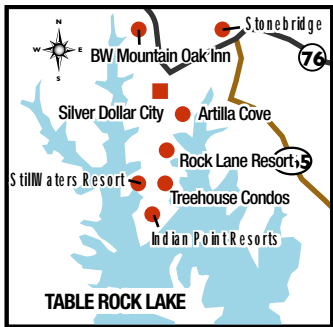

BRANSON, MISSOURI

For Silver Dollar City, Stonebridge, Indian Point & Stillwater Resorts, see inset

TABLE ROCK LAKE

NORTH TO:
Rockaway Beach & SPRINGFIELD, MO

Shepherd of the Hills Homestead

STONE HILL WINERY
FREE TOURS

reserveBRANSON.com
VISITOR CENTER
 Tickets, Maps & Area Information for SHOWS • LODGING • ATTRACTIONS
 Look for our Visitor Center next door to the Outback!

TABLE ROCK LAKE

SOUTH TO:
★ Showboat Branson Belle

reserveBRANSON.com
 Call Toll Free: 1-800-590-0155

- SOUTH TO:
- Big Cedar Lodge
 - Executive Timbers Resort
 - Paradise Point Resort
 - ★ Branson's American Star

EUREKA SPRINGS, ARKANSAS
 For more info, visit reserveEUREKASPRINGS.com